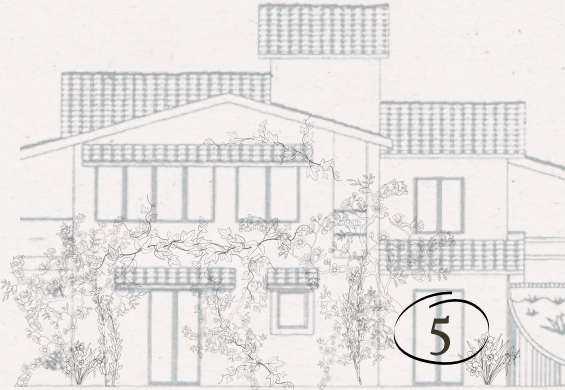

Doors and windows
facing garden

SIZE

24 Meters Square
Moderate space

BATHROOM

Large bathroom, shower
sink, bidet & toilet

EXTRAS

Ample closet space, charming
seating area in garden

5. GUYS & DOLLS

GARDEN VIEW BEDROOM

QUEEN BED

1 mattress 160 x 190 cm
2 Adults

GARDEN VIEW

Windows facing lower
gardens

SIZE

25 Meters Square

BATHROOM